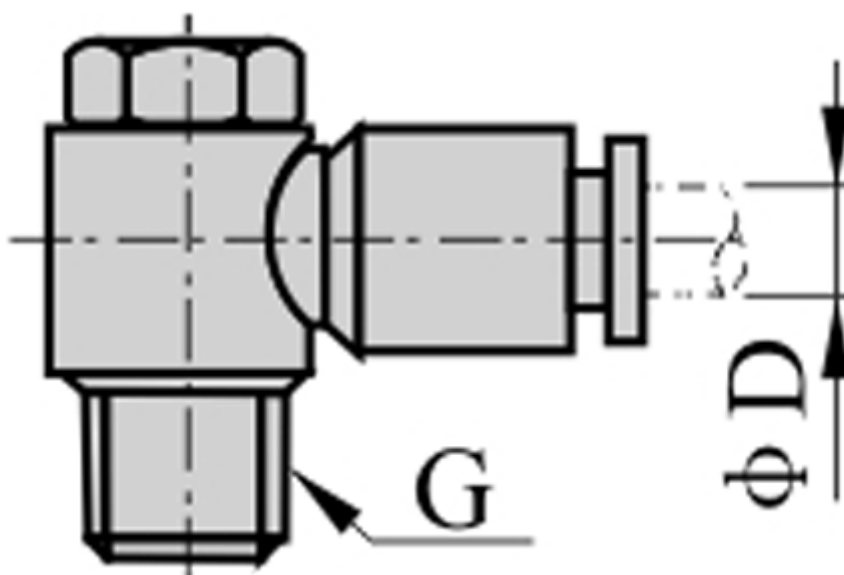

Data Sheet

Article number: 58EPH1204

Description: Fitting EPH1204 Banjo connector
Male thread 1/2", tube diameter 12

Measures

D = 12
Thread = 1/2"